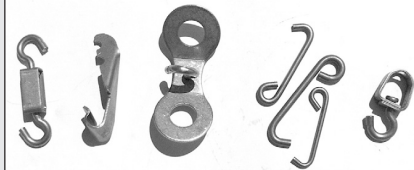

TRAP Parts & Accessories

Parts

Box Swivel

Cat # 0155 \$0.95 ea.

Dogs - Belisle Style

#110/120

Cat # 0156 \$0.75 ea.

#220

Cat # 0157 \$0.95 ea.

#330

Cat # 0158 \$1.50 ea.

Double Stake Swivel

Cat # 0159 \$1.25 ea.

Safety Hooks

#110/120

Cat # 0160 \$0.40 ea.

#160/220

Cat # 0161 \$0.45 ea.

#280/330

Cat # 0162 \$0.50 ea.

Stake Swivel

Cat # 0163 \$0.95 ea.

Triggers

#110/120

Leghold Parts - Coil Spring

Victor - #3 Soft Catch

Pan	\$3.05 ea.
Springs	\$2.25 pr.
Jaw	\$6.25 pr.
Cover	\$2.00 pr.
Lever	\$2.50 ea.
Pads	\$4.50 pr.

Bridger

#1	Pan	\$1.80 ea.
	Springs	\$2.70 pr.
	Lever	\$1.25 ea.
	Dog	\$1.25 ea.
#1.65	Pan	\$1.80 ea.
	Springs	\$2.70 pr.
	Lever	\$1.25 ea.
	Dog	\$1.25 ea.
#5	Pan	\$4.50 ea.
	Springs	\$5.95 pr.
	Lever	\$2.50 ea.
	Dog	\$1.45 ea.